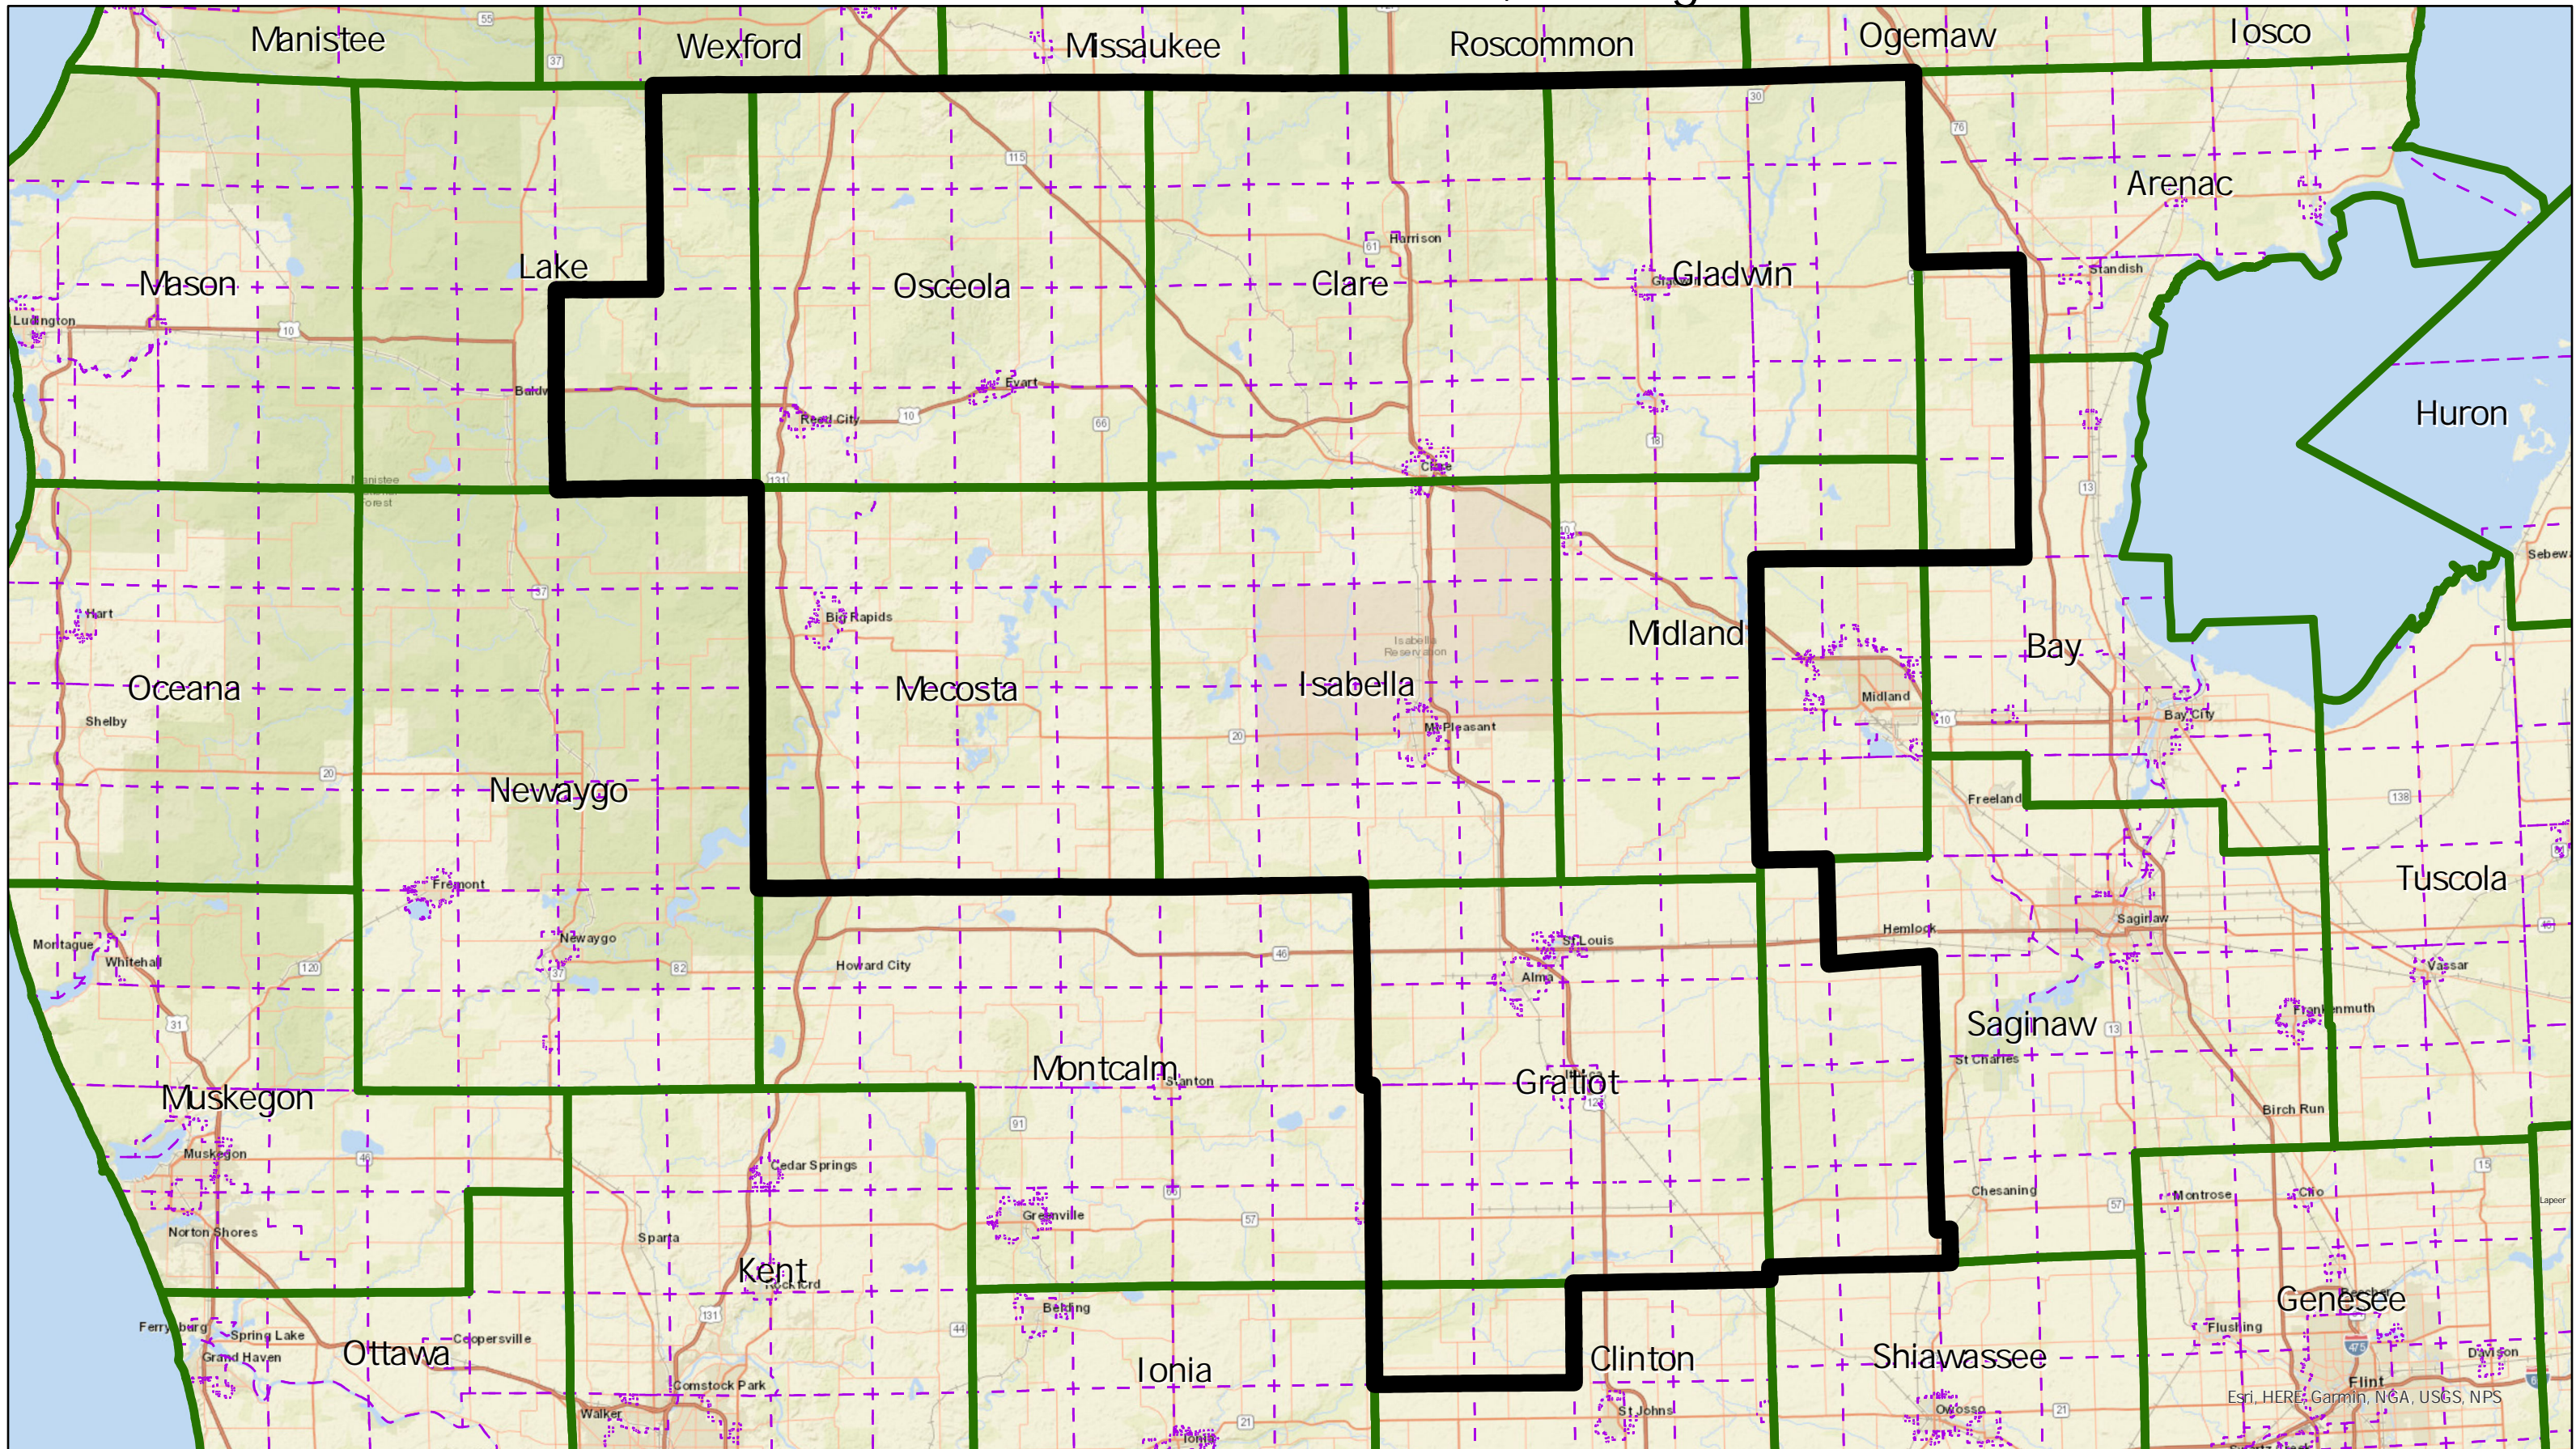

Linden Senate District 34, Michigan

 Linden Senate Districts  Counties  Townships